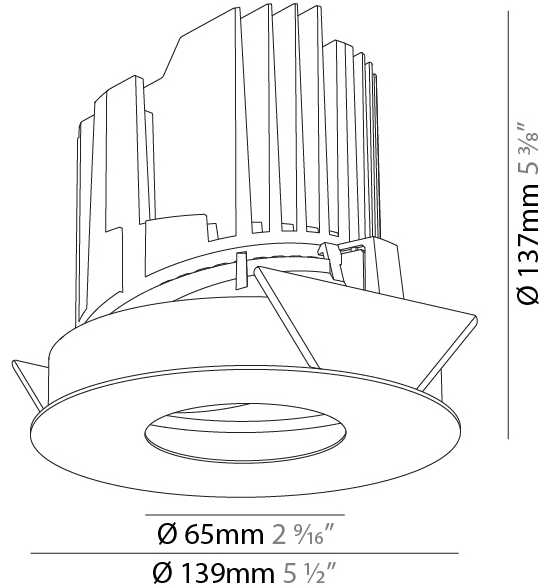

GENERAL

Series: Bioniq
 Subseries: Bioniq Round Adjustable
 Brand: Prolicht
 Division: Architectural
 Mounting Type: Trimless
 Mounting Location: Ceiling
 Subcategory: Downlight

PHYSICAL

Shape: Round
 Diameter (mm): 136
 Diameter (in): 5 3/8
 Height (mm): 136
 Height (in): 5 3/8
 Ceiling Thickness (mm): 10 / 12.5 / 15 / 25
 Ceiling Thickness (in): 3/8 or 1/2 or 9/16 or 1
 Min. Recessing Depth (mm): 150
 Min. Recessing Depth (in): 5 7/8
 Light Distribution: Adjustable / Downlight
 Weight (kg): 1.024
 Weight (lbs): 2.25
 Fixture Finish: SSR / BKV / CWI / CRY / HAB / LAG / UFT / ITA / RUA / RUR / MIC / FTG / MYG / TWT / LOD / PUS / FRO / FUP / KIA / POP / BLS / SPG / MEY / GOH / GUM / CHC / COM / ABZ / JAG / OBR / MOS / ROR
 Fixture Material: Aluminum Die Cast
 Cut-out Measurements: 140mm / 5 1/2"
 Upon Request: Unique Ceiling Thickness

GENERAL

Series: Bioniq
Subseries: Bioniq Round Wallwash
Brand: Prolicht
Division: Architectural
Mounting Type: Recessed
Mounting Location: Ceiling
Subcategory: Downlight

PHYSICAL

Shape: Round
Diameter (mm): 139
Diameter (in): 5 1/2
Height (mm): 137
Height (in): 5 3/8
Ceiling Thickness (mm): 10 / 12.5 / 15 / 25
Ceiling Thickness (in): 3/8 or 1/2 or 9/16
Min. Recessing Depth (mm): 150
Min. Recessing Depth (in): 5 7/8
Light Distribution: Adjustable / Asymmetric
Weight (kg): 0.865
Weight (lbs): 1.9
Fixture Finish: SSR / BKV / CWI / CRY / HAB / LAG / UFT / ITA / RUA / RUR / MIC / FTG / MYG / TWT / LOD / PUS / FRO / FUP / KIA / POP / BLS / SPG / MEY / GOH / GUM / CHC / COM / ABZ / JAG / OBR / MOS / ROR
Fixture Material: Aluminum Die Cast
Cut-out Measurements: 130mm / 5 1/8"

OPTICAL

Reflector°: 20 / 25 / 40
Adjustability: Fixed

RATINGS AND CERTIFICATIONS

Certified By: Certified for North American Standards
IP rating: IP20

Ø 65mm 2 5/16"

Ø 139mm 5 1/2"

	130mm 5 1/8"	150mm 5 7/8"	10 15mm 3/8" 9/16"	30°	355°	
A						